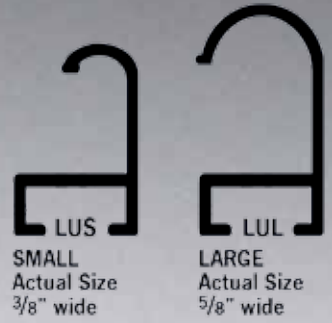

White
LUL2, *shown* LUS2

Satin Black
LUL3, *shown* LUS3

Silver
LUL4, *shown* LUS4

Gunmetal
LUL5, *shown* LUS5

Gold
LUL6, *shown* LUS6

Shiny Black
LUL7, *shown* LUS7

Luscious Lacquers®

Reimagined — Now in 2 Profiles

Metal

Available in 1/8" increments