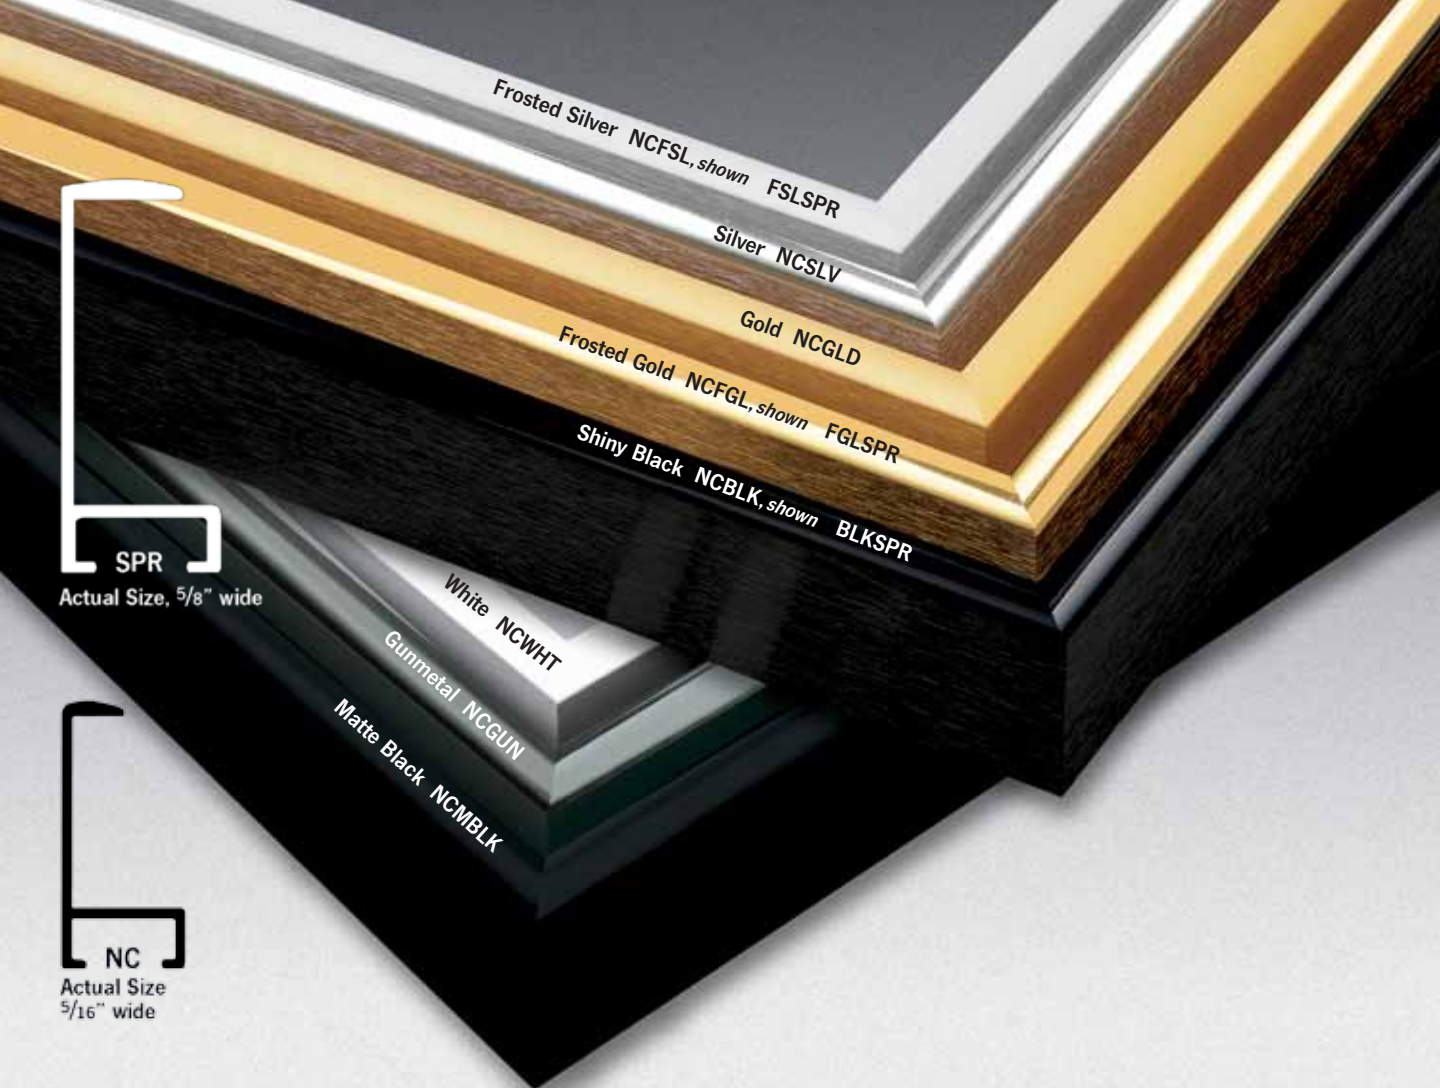

Satin Black
710BLK, *shown*
711BLK
712BLK

710BRZ
Satin Bronze

711BRZ
Satin Bronze

Modern Classics

Metal

Available in 1/8" increments

New Canvas

— New & Improved Profile!