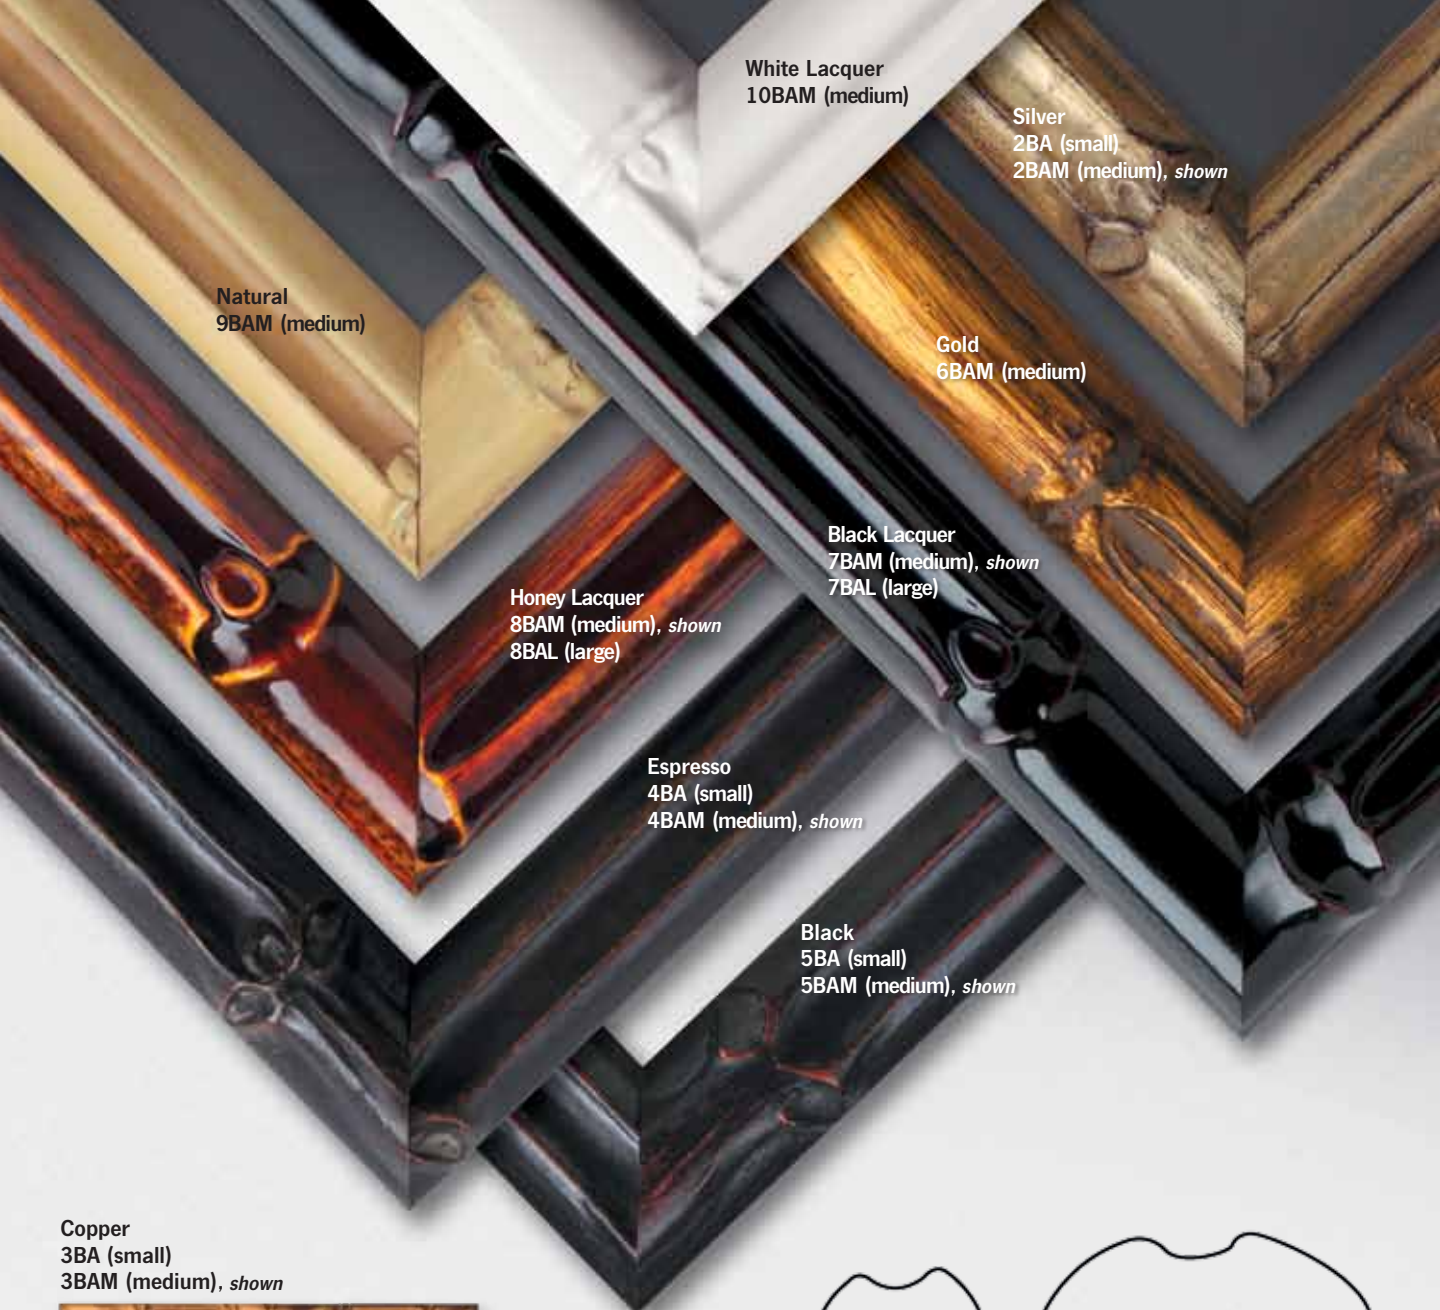

VN2 Vintage Espresso

VN8
Distressed Walnut

VN6
Antique Silver

VN4
Copper

VN5
Espresso Gold

VN3
Black

White Lacquer
10BAM (medium)

Silver
2BA (small)
2BAM (medium), *shown*