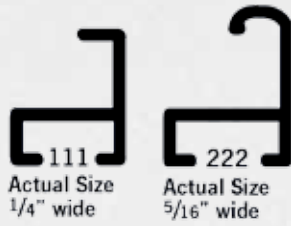

(222 comes in select finishes. Call or go online for availability.)

Economy Rainbow Metal

Metal

Available in 1/8" increments