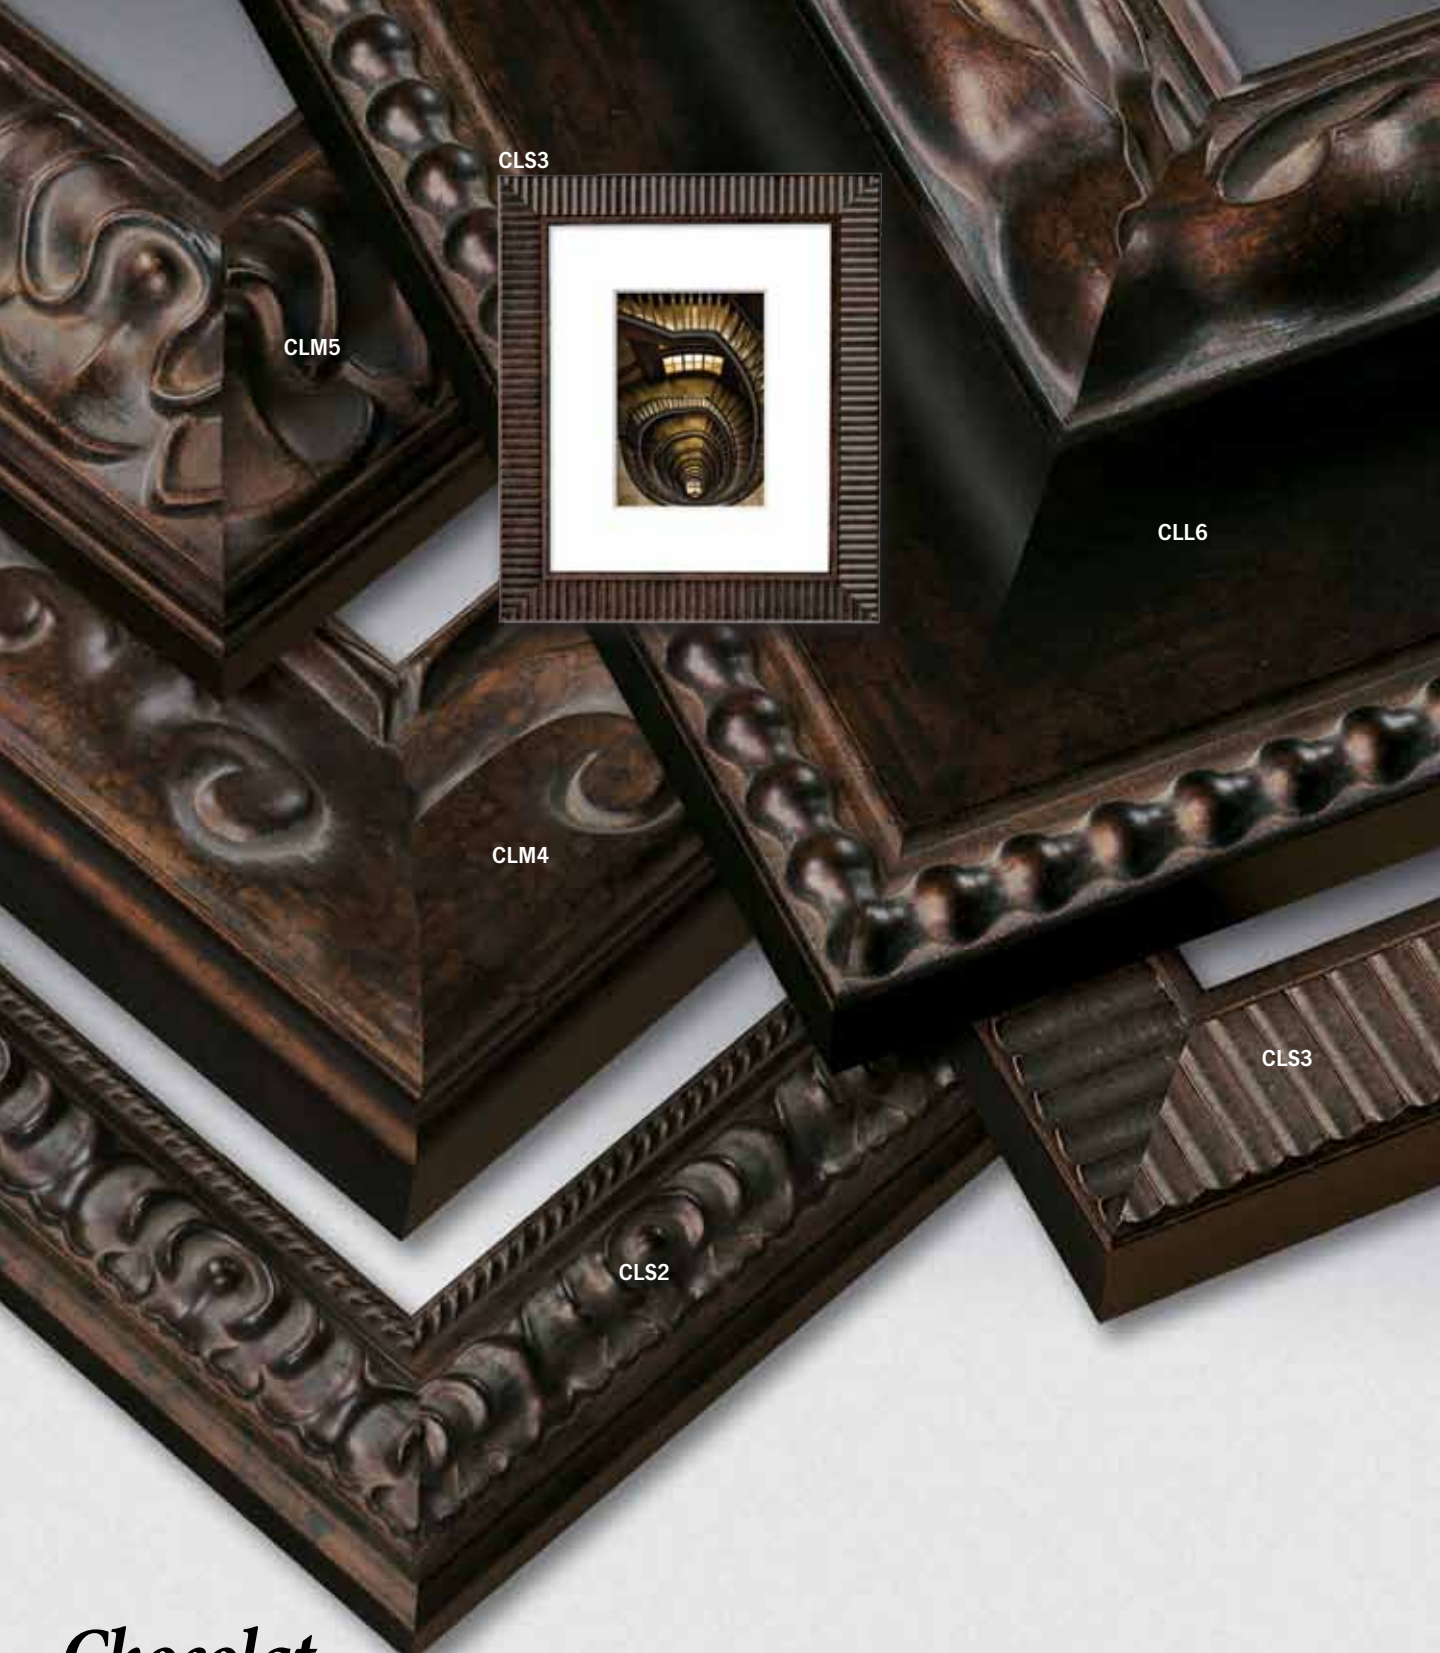

Warm Gold
5ETS (traditional), *shown*
5ETL (large ornate)

Museum Gold
2ETS (traditional), *shown*
2ETL (large ornate)

Black
4ETS (traditional), *shown*
4ETL (large ornate)

Estate

Ready-Made

Size		Style	Width	Rabbit
6"x8"	16x20	ETS	2 ³ / ₄ "	3/ ₈ "
8x10	18x24	ETL	3 ¹ / ₂ "	3/ ₈ "
9x12	20x24			
11x14	20x30			
12x16	22x28			
14x18	24x36			

CLM5

CLS3

CLL6

CLM4

CLS3

CLS2

Chocolat

Custom-Made